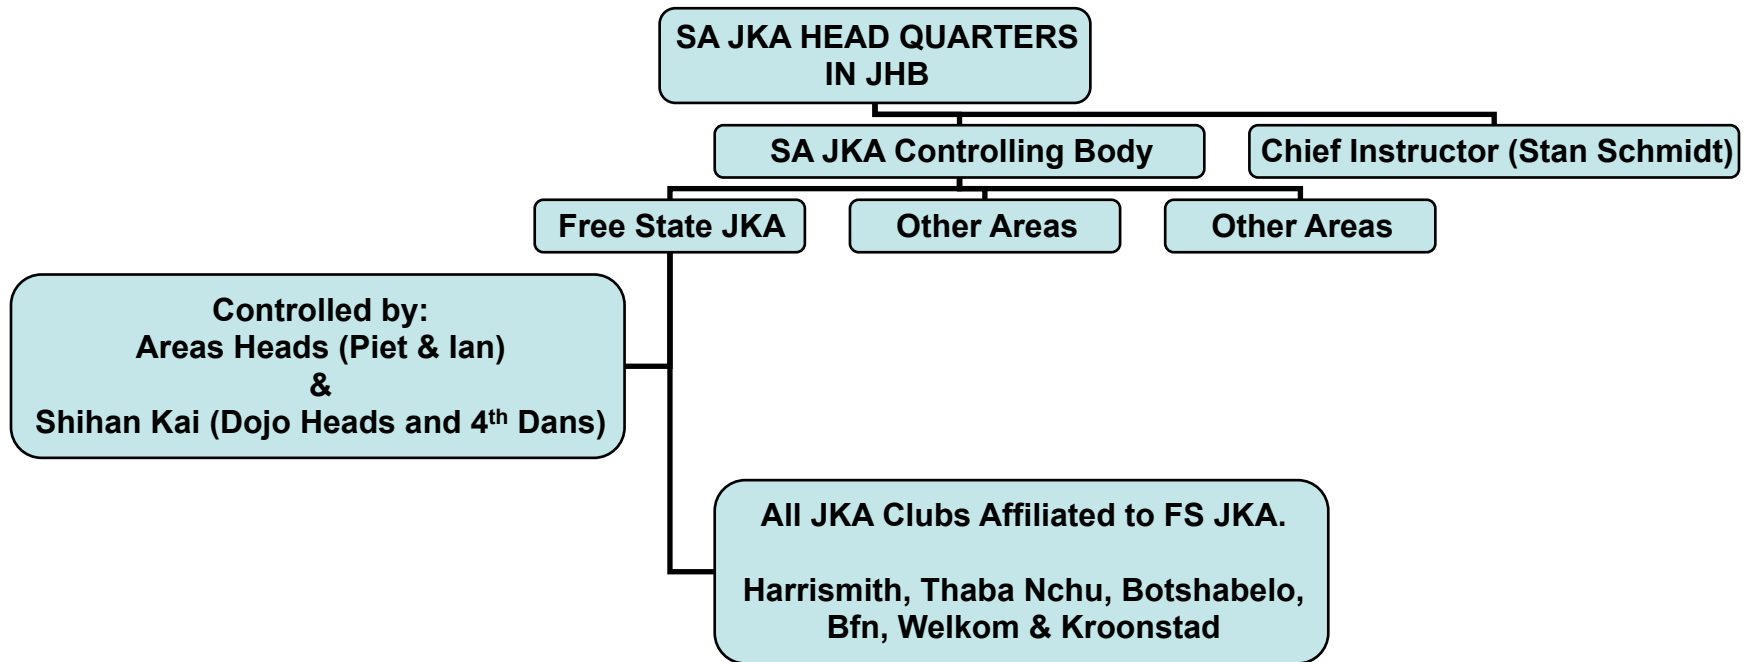

JAPANESE KARATE ASSOCIATION OF SOUTH AFRICA (SA JKA)

- A style organisation (others are Goju Ryu, Goju Kai, Shito Ryu, etc)
- Originate from and practice the Shotokan Karate Style
- Responsible for technical development of karate.
- FS JKA Champs
- SA JKA Champs

KSA Structure

A club or style must affiliate to the region in whose borders it is situated.
This then obviously applies to athletes.

SA JKA Structure

Principle of Freedom of Association is applied to determine to which area does a dojo affiliate