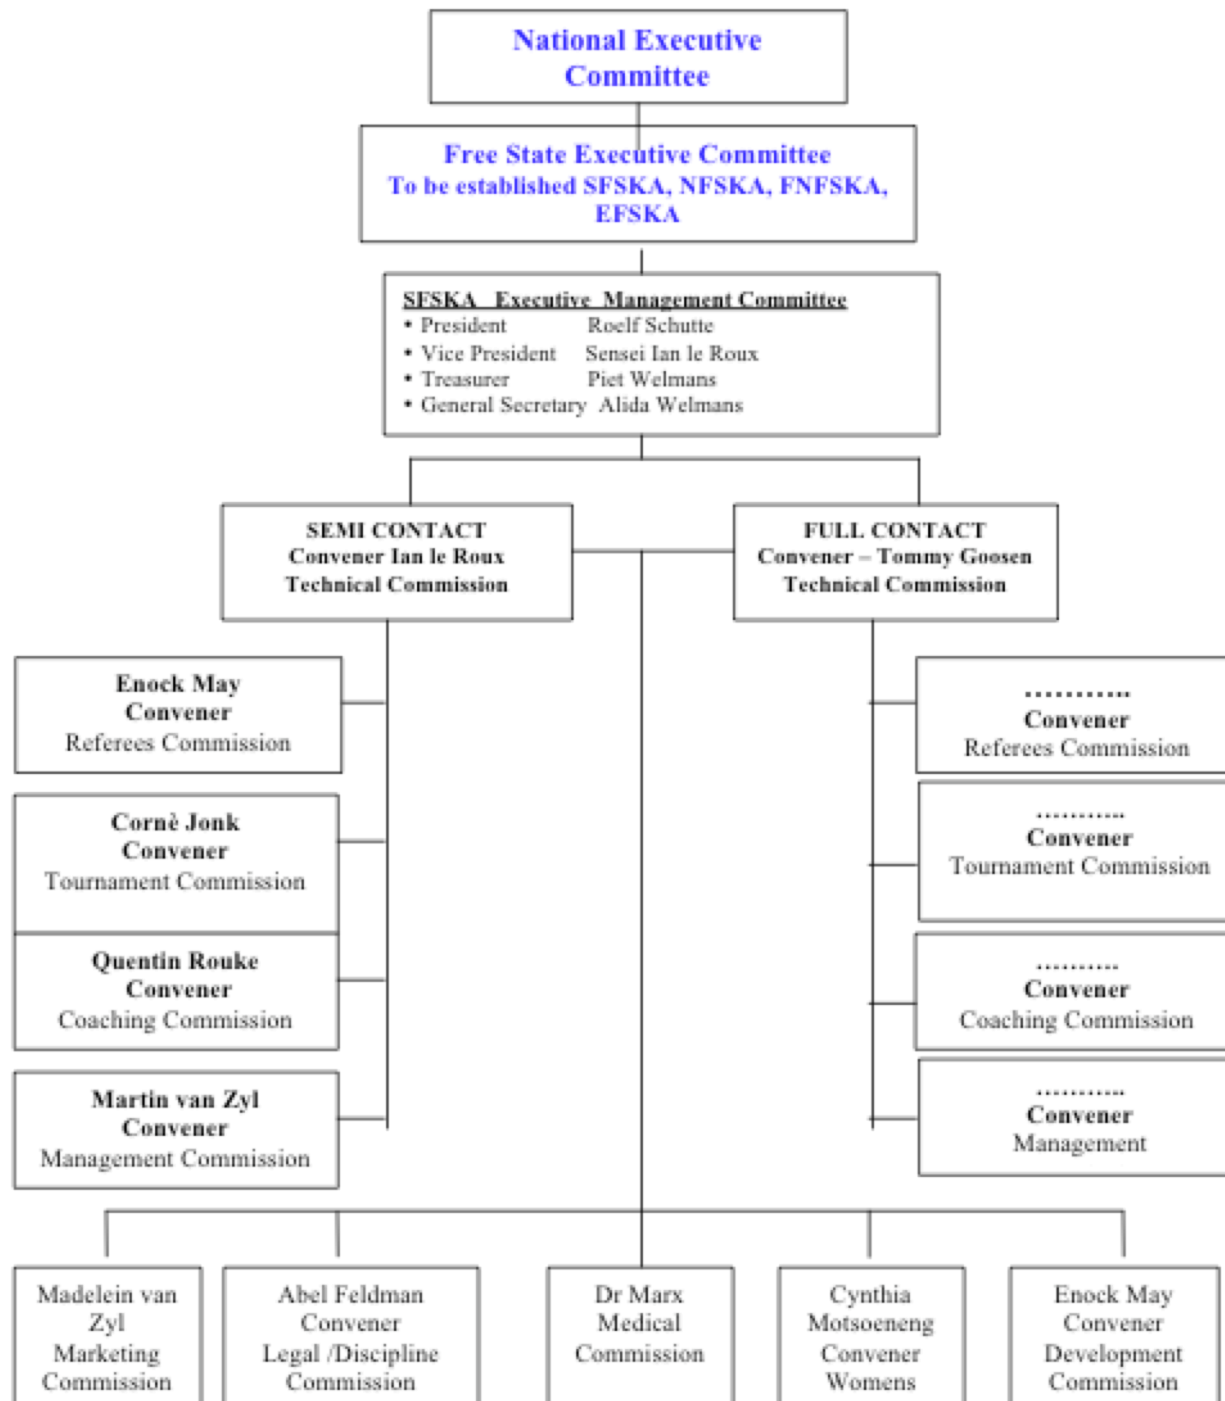

- Primarily responsible for sport karate

KARATE SOUTH AFRICA (KSA)

- Primarily responsible for sport karate
- An all styles organisation

KARATE SOUTH AFRICA (KSA)

- Primarily responsible for sport karate
- An all styles organisation
- All KSA mandated tournaments like:
 - Provincial/regional Championships
 - Zone 6 Championships
 - Commonwealth Champs
 - World Championship

JAPANESE KARATE ASSOCIATION OF SOUTH AFRICA (SA JKA)

- A style organisation (others are Goju Ryu, Goju Kai, Shito Ryu, etc)
- Originate from and practice the Shotokan Karate Style
- Responsible for technical development of karate.
- FS JKA Champs
- SA JKA Champs

KSA Structure

A club or style must affiliate to the region in whose borders it is situated.
This then obviously applies to athletes.

SA JKA Structure

Principle of Freedom of Association is applied to determine to which area does a dojo affiliate