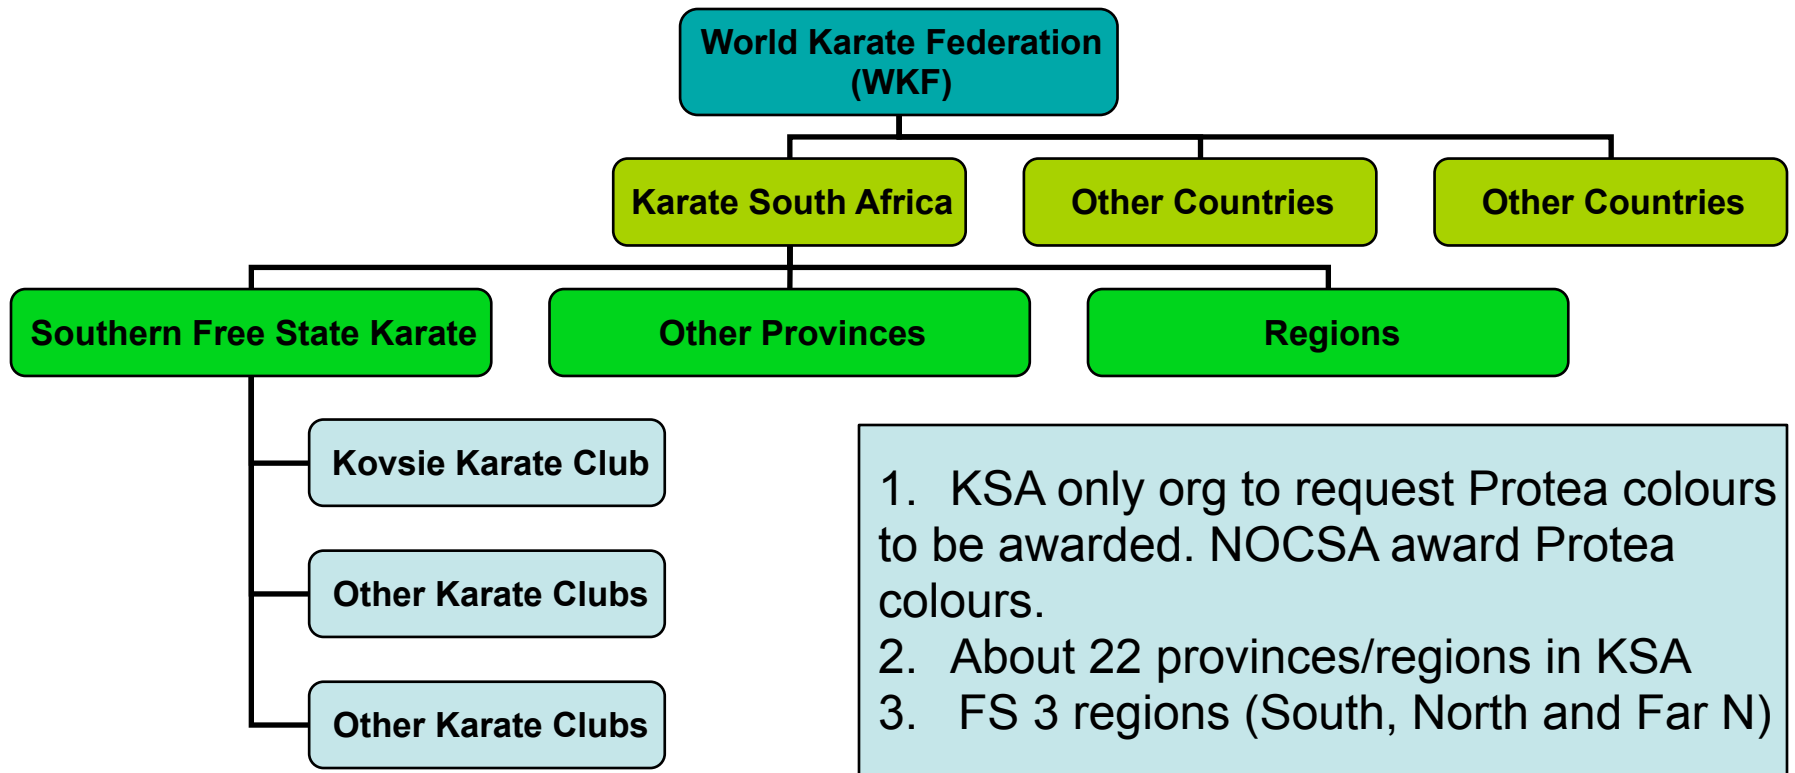

KARATE STRUCTURES

BY

IAN LE ROUX

TWO MAIN KARATE ORGANISATION

Karate South Africa
(KSA)

Japan Karate Association of South Africa
(SA JKA)

KARATE SOUTH AFRICA (KSA)

KARATE SOUTH AFRICA (KSA)

- Primarily responsible for sport karate

KARATE SOUTH AFRICA (KSA)

- Primarily responsible for sport karate
- An all styles organisation

KARATE SOUTH AFRICA (KSA)

- Primarily responsible for sport karate
- An all styles organisation
- All KSA mandated tournaments like:
 - Provincial/regional Championships
 - Zone 6 Championships
 - Commonwealth Champs
 - World Championship

JAPANESE KARATE ASSOCIATION OF SOUTH AFRICA (SA JKA)

- A style organisation (others are Goju Ryu, Goju Kai, Shito Ryu, etc)
- Originate from and practice the Shotokan Karate Style
- Responsible for technical development of karate.
- FS JKA Champs
- SA JKA Champs

KSA Structure

A club or style must affiliate to the region in whose borders it is situated.
This then obviously applies to athletes.

SA JKA Structure

Principle of Freedom of Association is applied to determine to which area does a dojo affiliate